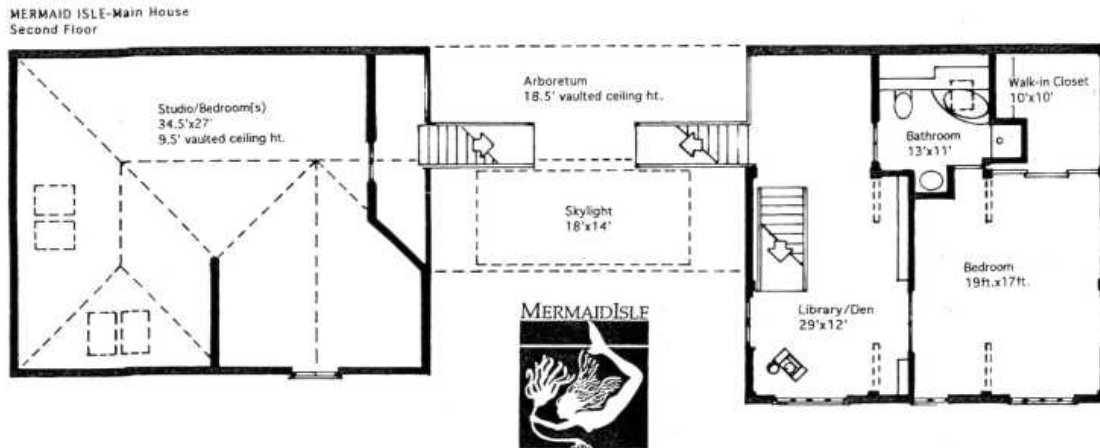

Main House – First Floor

Main House – Second Floor

Main House – Third Floor

Cottage

MERMAID ISLE COTTAGE

Overall Bldg. Exterior Size:
36'x23.5', on two floors

Second Floor

First floor

Area: interior measurements:

Kitchen:	198 sq.ft.
Conservatory:	220 sq.ft.
Bedroom:	198 sq.ft.
Bath:	100 sq.ft.
Total:	716 sq.ft.