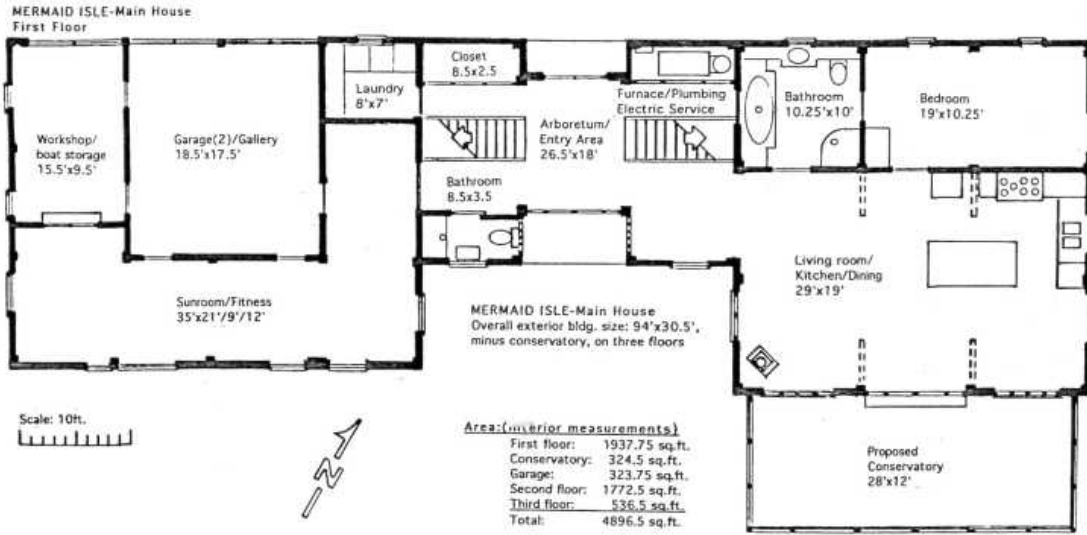

Main House – First Floor

Main House – Second Floor

Main House – Third Floor

Cottage

MERMAID ISLE COTTAGE

Overall Bldg. Exterior Size:
36'x23.5', on two floors

Second Floor

First floor

Area: interior measurements:

Kitchen:	198 sq.ft.
Conservatory:	220 sq.ft.
Bedroom:	198 sq.ft.
Bath:	100 sq.ft.
Total:	716 sq.ft.