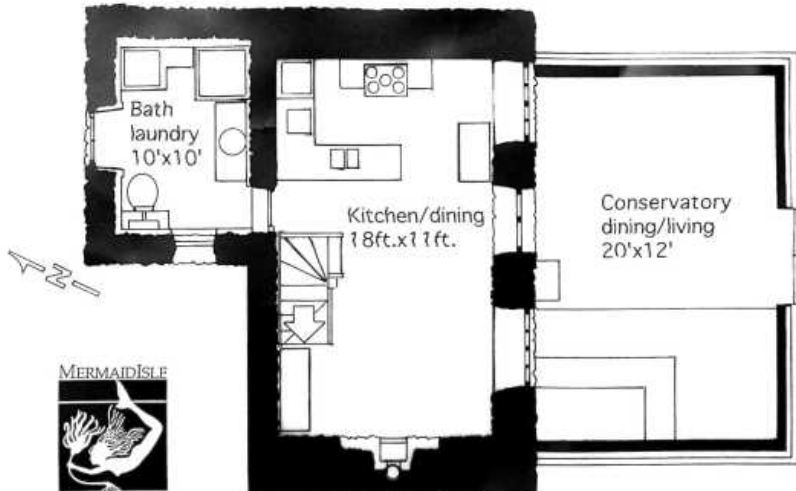

Main House – First Floor

Main House – Second Floor

Main House – Third Floor

Cottage

MERMAID ISLE COTTAGE

Overall Bldg. Exterior Size:
36'x23.5', on two floors

Second Floor

First floor

Area: interior measurements:

Kitchen:	198 sq.ft.
Conservatory:	220 sq.ft.
Bedroom:	198 sq.ft.
Bath:	100 sq.ft.
Total:	716 sq.ft.