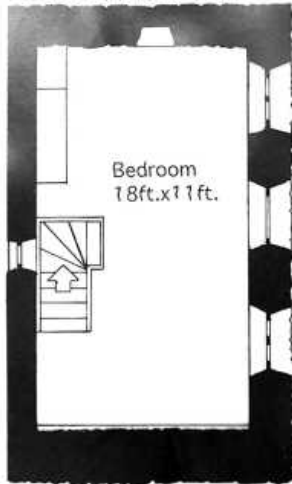

Main House – First Floor

Main House – Second Floor

Main House – Third Floor

Cottage

MERMAID ISLE COTTAGE

Overall Bldg. Exterior Size:
36'x23.5', on two floors

Second Floor

First floor

Area: interior measurements:

Kitchen:	198 sq.ft.
Conservatory:	220 sq.ft.
Bedroom:	198 sq.ft.
Bath:	100 sq.ft.
Total:	716 sq.ft.