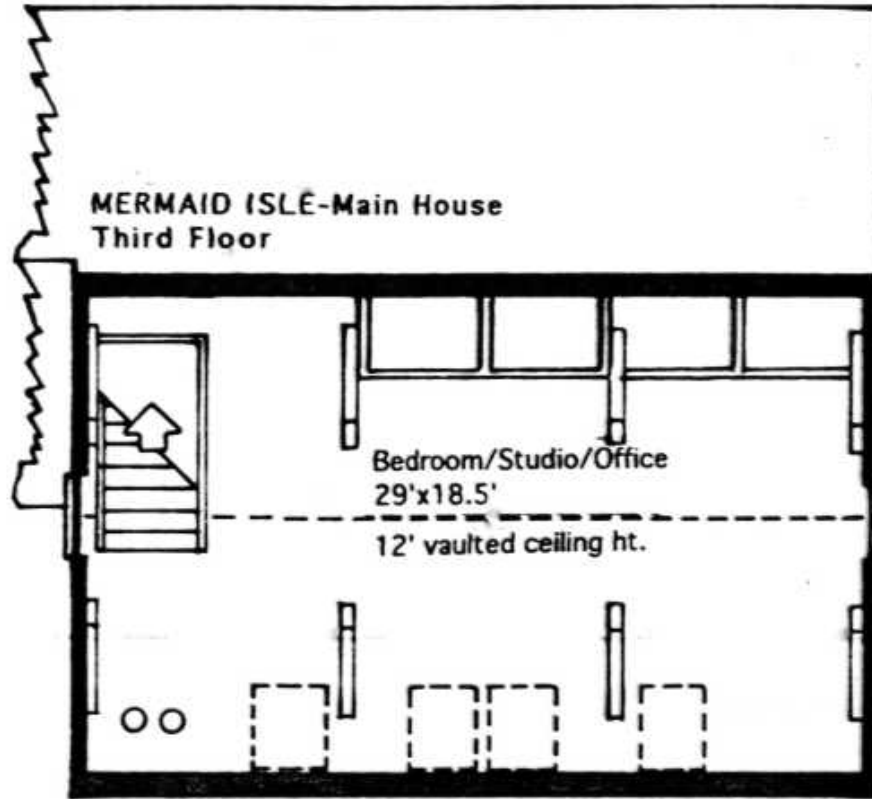

Main House – First Floor

Main House – Second Floor

Main House – Third Floor

Cottage

MERMAID ISLE COTTAGE

Overall Bldg. Exterior Size:
36'x23.5', on two floors

Second Floor

First floor

Area: interior measurements:

Kitchen:	198 sq.ft.
Conservatory:	220 sq.ft.
Bedroom:	198 sq.ft.
Bath:	100 sq.ft.
Total:	716 sq.ft.